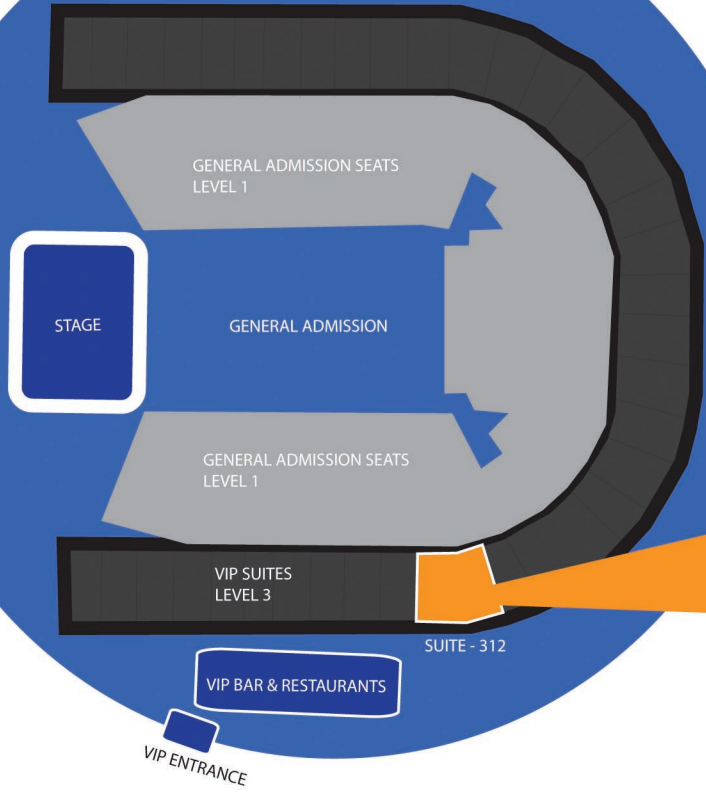

# THE O2

## Leisure Benefits Suite at The O2 Suite 312 - Seating plan and location 40 seats (mix of 30 cinema style seats and 10 bar stools)